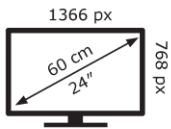

Orava

LT-ANDR24 1224

22 kWh/1000h

ABCDEF**G**

HDR

22 kWh/1000h

2019/2013